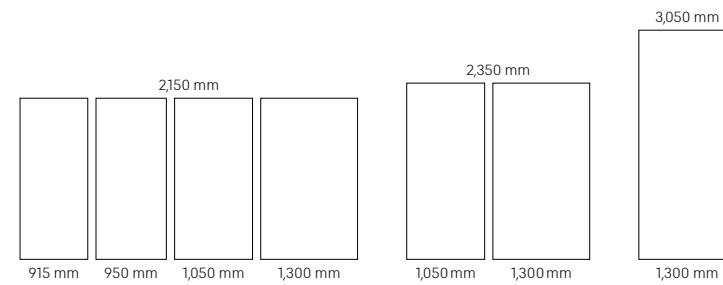

All door decors are available in the following formats:

Length	Width	Thickness
2,150	915 / 950 / 1,050 / 1,300	0.8
2,350	1,050 / 1,300	0.8
3,050	1,300	0.8

Decor Reference		Stock programme HPL for Doors See table above	Coordinates	Stock programme HPL 2,800 x 2,070 x 0.8 mm and 4,100 x 1,300 x 0.8 mm	EXPRESS Collection Stock programme for HPL in 2,800 x 2,070 and 4,100 x 1,300 x 0.8 mm and DecoBoard in 2,800 x 2,100 mm ☺	FUNXTIONAL PRODUCTS Stock programme Duropal XTreme, Duropal XTreme plus or PrimeBoard	SOLIDCOLOR Stock programme Duropal SolidColor XTreme
F73075	Solidale	SD	S6	SD			
F76001	Loftec	ML	T6	ML	ML		
F76111	Kito Steel	SD	T5	SD			
F76112	Inox Grey	SD	W5	SM	SM		
F76113	Metex Silver	ML	V5	SD	SD		
F76141	Alux Black	SM	S5	SM	SM		
F76146	Terrazzo Bronze	ML	U5	ML	ML	•	
F76149	Kex	ML	U6	CR	CR		
R20020	Mocha Piemont Oak	RT	U1	RU			
R20021	Lindberg Oak	ML	Q3	NW	NW		
R20022	Lindberg Cross-cut Oak	ML	P3	ML			
R20033	Dark Oak	NY	V4	NW	NW		
R20256	Lorenzo Oak	NY	R3	NW	NW		
R20285	Wilton Oak Reed	NY	P6	NW	NW		
R20286	Italian Oak	NY	N6	NW	NW		
R20320	Silver Oak	NY	S4	NW	NW		
R20350	Giant Oak	ML	U4	ML			
R20351	Flamed Wood	NY	O6	NW	NW		
R24030	Scandic Beech Light	ML	N5				
R24053	Talinn Beech	NY	Q1	ML	ML		
R24054	Lindstrom Beech Light	ML	R1	ML			
R27024	Sycamore	VV	M5	VV	VV		
R27043	Kiruna Maple	ML	O1	ML	ML		
R27060	Agostino Maple	ML	P1				
R30011	Madison Walnut	NY	T2	NW	NW		
R30013	Altamira Walnut Dark	NY	S2	NW	NW		
R30019	Choco Bella Noce	VV	V2	VV			
R30021	Milano Walnut	NY	W2	NW	NW		
R30042	Saleve Walnut	NY	U2				
R34019	Sliced Ash	ML	S3	NW	NW		
R34022	Ash Firenze Dark	SM	T1				
R34023	Portland Ash Light	NY	R4	NW	NW		
R34024	Portland Ash Dark	NY	W1	NW	NW		
R34025	Zen Ash Natural	ML	Q4				
R34026	Zen Ash Light	ML	N4				
R34027	Sliced Ash Natural	ML	N3	NW			
R34028	Sliced Ash Natural Across	ML	O3	ML			
R34029	Zen Ash Natural Across	ML	P4				
R34030	Zen Ash Light Across	ML	O4				
R34031	Sliced Ash Across	ML	T3	ML			
R34032	Portland Ash Black	NY	T4	NW	NW	•	
R36025	Brushed Alnus	RT	N1				
R38002	Acacia	RT	M4	RU	RU		
R42006	Havanna Cherry	ML	Q5	ML	ML		
R42033	Scandic Cherry Light	ML	S1				
R48042	Lumumba	SM	V1	NW		•	
R50080	Canadian Cedar	ML	R5				
R50094	Nordic Teak	NY	O2	NW	NW		
R55006	Fano Pine White	RT	P2	RU			
R55059	Jacobsen Pine Black	RT	Q2	RU			
R55072	Willow White	ML	N2	ML	ML